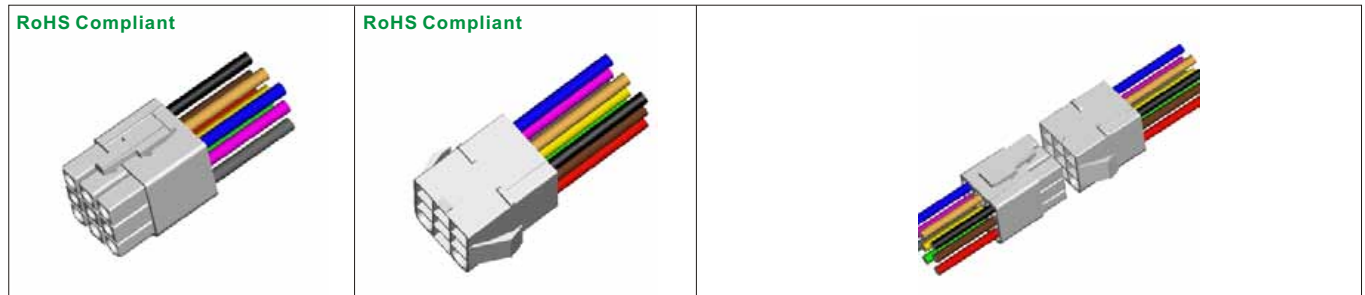

Wire to Wire Series - Wire to Wire Connectors

9200P-XX
 No. Of Positions
 Plug Housing

9200RE-XX
 No. Of Positions
 Blank W/O Ear
 E:W/Ear
 Receptacle Housing

9200P Series:
 2.0mm Dia. Plug Housing
 9200R Series:
 2.0mm Dia. Receptacle Housing

Mating Part:
 9200P-XX Mating 9200R-XX

2363P-XXA
 A:Type A
 B:Type B
 No. Of Positions
 Plug Housing

2363R-XXA
 A:Type A
 B:Type B
 No. Of Positions
 Receptacle Housing

2363P Series:
 2.36mm Dia. Plug Housing
 Connector
 2363R Series:
 2.36mm Dia. Receptacle Housing
 Connector

Mating Part:
 2363P-XX Mating 2363R-XX

2018P-XX
 No. Of Positions
 Plug Housing

2018R-XX
 No. Of Positions
 Receptacle Housing

2018P Series:
 2.5mm Plug Housing Connector
 2018R Series:
 2.5mm Receptacle Housing
 Connector