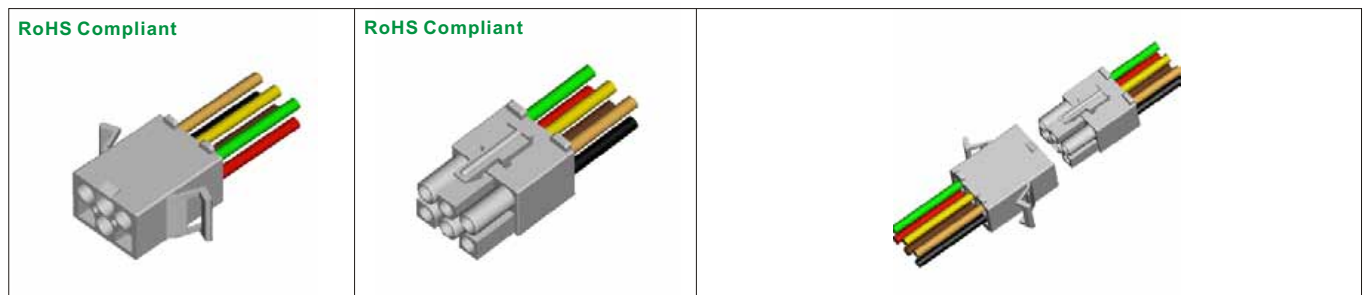

Wire to Wire Series - Wire to Wire Connectors

9200P-XX
 No. Of Positions
 Plug Housing

9200RE-XX
 No. Of Positions
 Blank W/O Ear
 E:W/Ear
 Receptacle Housing

9200P Series:
 2.0mm Dia. Plug Housing
 9200R Series:
 2.0mm Dia. Receptacle Housing

Mating Part:
 9200P-XX Mating 9200R-XX

2363P-XXA
 A:Type A
 B:Type B
 No. Of Positions
 Plug Housing

2363R-XXA
 A:Type A
 B:Type B
 No. Of Positions
 Receptacle Housing

2363P Series:
 2.36mm Dia. Plug Housing
 Connector
 2363R Series:
 2.36mm Dia. Receptacle Housing
 Connector

Mating Part:
 2363P-XX Mating 2363R-XX

2018P-XX
 No. Of Positions
 Plug Housing

2018R-XX
 No. Of Positions
 Receptacle Housing

2018P Series:
 2.5mm Plug Housing Connector
 2018R Series:
 2.5mm Receptacle Housing
 Connector