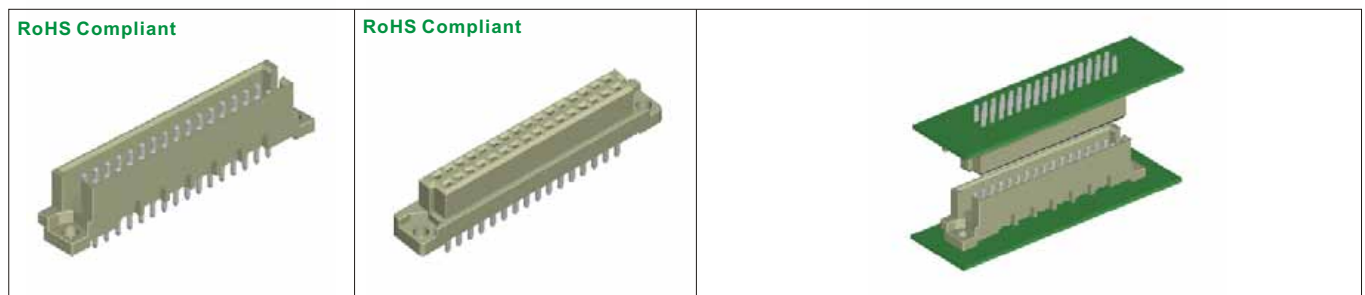

Wire to Wire & Din 41612 Series - Wire to Wire Connectors, DIN 41612 Connectors

9635P-XX  
 No. Of Positions  
 Plug Housing

9635R-XX  
 No. Of Positions  
 Receptacle Housing

9635P Series:  
 6.35mm Dia. Plug Housing  
 9635R Series:  
 6.35mm Dia. Receptacle Housing

Mating Part:  
 9635P-XX Mating 9635R-XX

9635S-XX  
 No. Of Positions  
 Plug Straight Type

9635R-XX  
 No. Of Positions  
 Receptacle Housing

9635S Series:  
 6.35mm Dia. Plug Straight Type  
 9635R Series:  
 6.35mm Dia. Receptacle Housing

Mating Part:  
 9635S-XX Mating 9635R-XX

41612-32AB-MS  
 Male Straight  
 Double Rows  
 No. Of Positions

41612-32AB-FS  
 Female Straight  
 Double Rows  
 No. Of Positions

41612 Series:  
 41612-32AB-MS:Double Rows  
 Male Straight Type  
 41612-32AB-FS:Double Rows  
 Female Straight Type